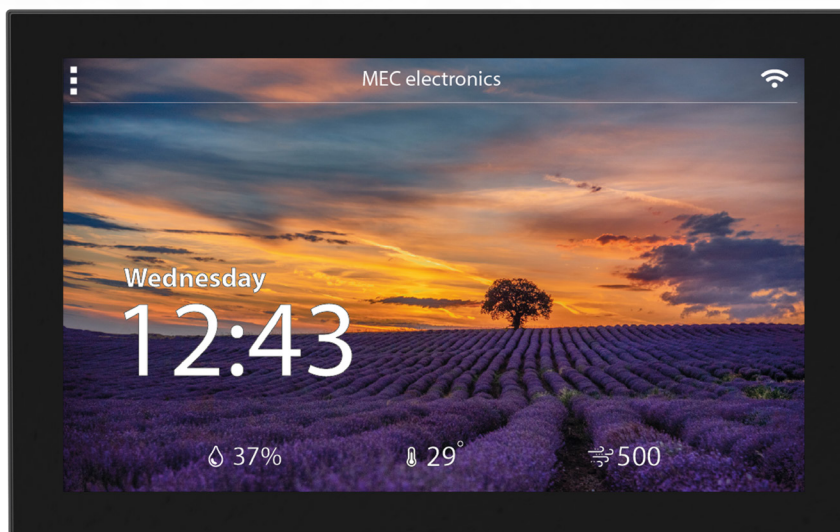

MControl

Premium high performance touch displays

Our MControl series features extra slim, high quality capacitive touch displays. They come equipped with a wide array of sensors, for various applications depending on customer needs.

Hardware

- 5", 7" IPS Display
 - 24-bit color resolution
 - capacitive Touch
- Dual-Core ARM™ Cortex-A7 CPU
- ARM™ Mali400 MP2 GPU
- 4 - 8Gbit DDR
- 4 - 64GB eMMC
- Optional RGB light

Sensors

- Temperature/Humidity
- VOC
- CO₂
- Ambient light